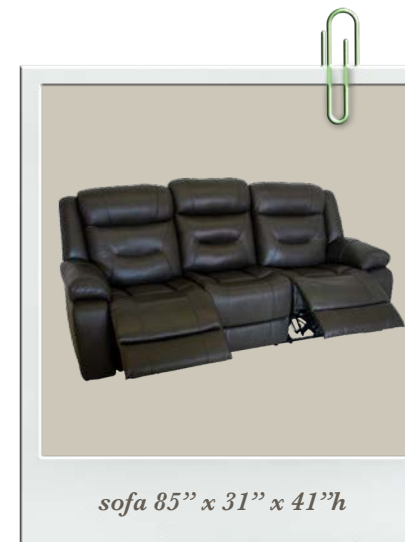

*Available as a mixed-container program.*

*chair 39" x 31" x 41"h*

*sofa 85" x 31" x 41"h*

*loveseat 62" x 31" x 41"h*