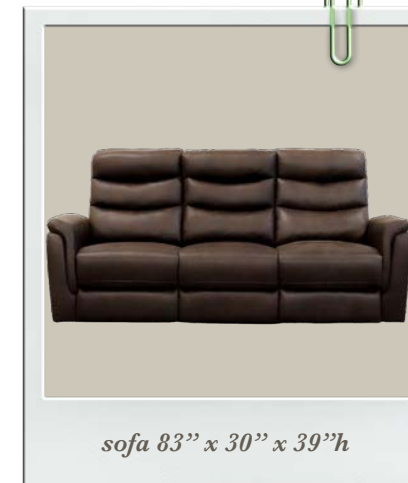

sofa 83" x 30" x 39"h