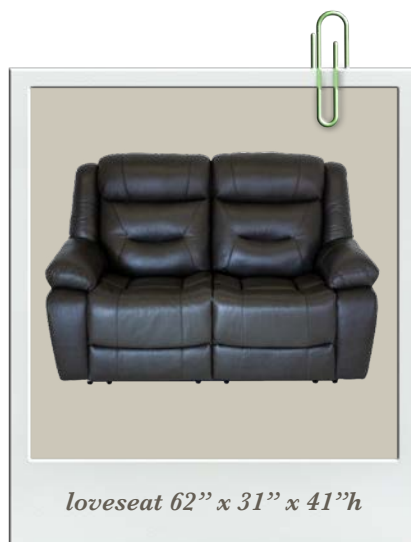

*Available as a mixed-container program.*

*chair 39" x 31" x 41"h*

*sofa 85" x 31" x 41"h*

*loveseat 62" x 31" x 41"h*