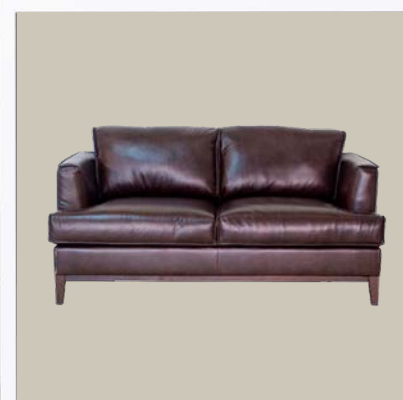

Mixed Container

- ☒ *linen sofa*
- ☒ *leather chair*
- ☒ *linen sectional*

loveseat 66" x 38" x 32"h