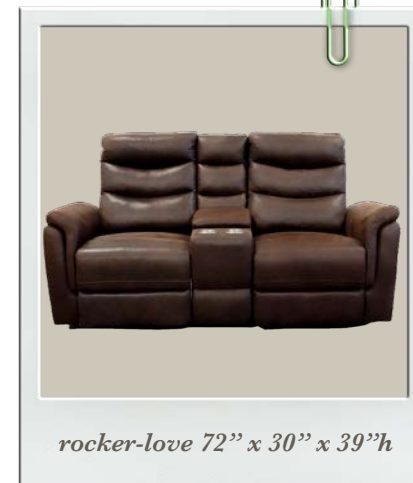

rocker-love 72" x 30" x 39"h