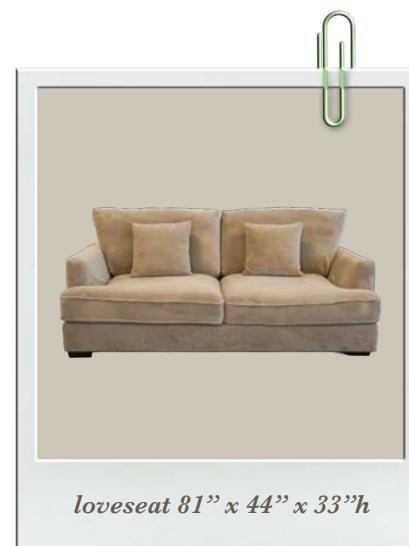

Boise

Lounge in luxury and ultimate comfort. The **Boise sectional** features a plush, blanket-soft chenille microfiber, kiln-dried hardwood frame, and pocketed coil cushions with a high density foam and down overlay. The rolled pillow top arm rests and extra-high back cushions provide the the perfect naptime or movie watching setting. Sofa can be configured in regular and oversized layouts, and are available in grey and beige upholstery.

Custom fabric options are available.

By the piece: lf/rf seat 39" x 44" x 39"h; armless 28" x 44" x 39"h; corner 44" x 44" x 39"h; lf/rf chaise 38" x 68" x 39"h; oversized ottoman 52" x 52" x 18"h; small storage ottoman 28" x 22" x 18"h

Ashton

Lounge in luxury and ultimate comfort. The **Ashton living room** features a plush, blanket-soft chenille microfiber, kiln-dried hardwood frame, and pocketed coil cushions with a high density foam (2.2 Density) and down overlay. The Ashton is available in grey and beige upholstery.

Custom fabric options are available.