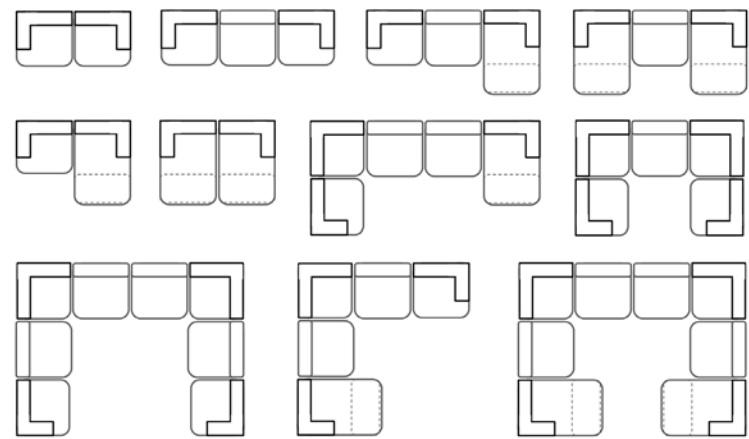

Bella

- *sofa 54" x 44" x 32" h*
- *chaise 54" x 70" x 32" h*
- *armless 44" x 44" x 32" h*
- *corner 44" x 44" x 32" h*
- *ottoman 44" x 26" x 15" h*