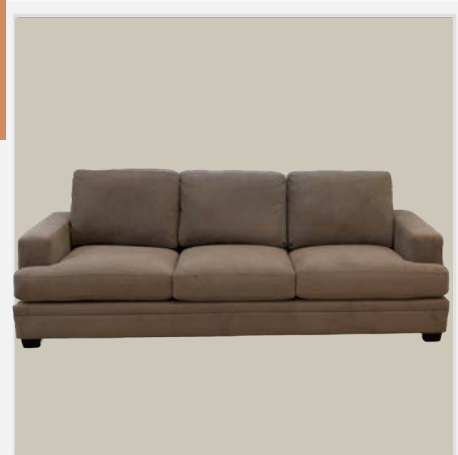

☑ Complete Living Rooms Under $1,000 (fob)

sofa 97" x 38" x 35"h