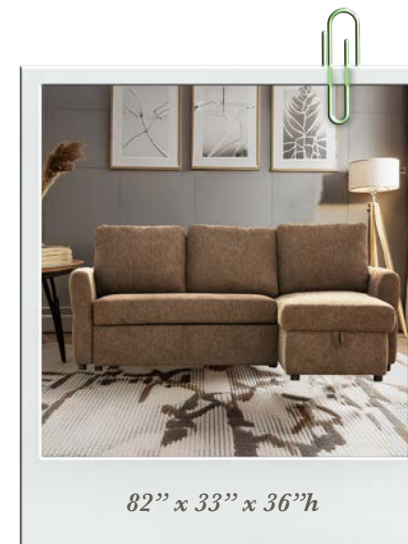

82" x 33" x 36"h