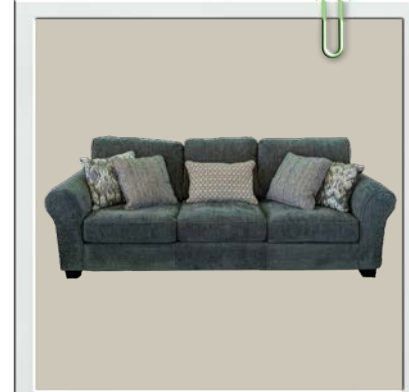

sofa 97" x 37" x 37"h