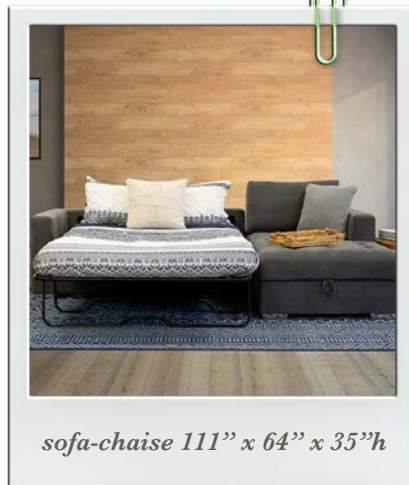

Tacoma

The **Tacoma sleeper collection** is a great solution for an office or guest room. The chaise lifts up to reveal generous storage for bedding, blankets and pillows. The sofa features durable grey poly/cotton blend upholstery, kiln-dried hardwood frame, and steel bed mechanism. Seat cushions are made of 2.2 high-density foam with foam overlay and encasement. The Tacoma is available in left or right facing sofa-chaise and queen sleeper sofa. Mattress included.

Promotional Product

☒ *black friday recliner*

Sterling & Jefferson

The **Sterling and Jefferson reclining collection** is made with durable, baseball stitched air leather and boasts zero-clearance reclining. The high-density foam cushions provide great back support. The powered reclining option comes with USB charging ports and German Okim motors. Available in grey or brown, manual or power.

Available as a mixed-container program.

(fob)