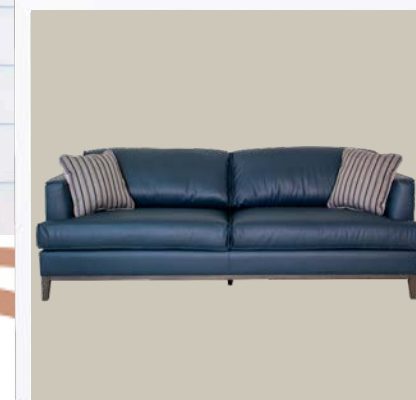

## Mixed Container

- linen sofa*
- leather chair*
- linen sectional*

*loveseat 66" x 38" x 32"h*

*chair 40" x 37" x 33"h*

*sofa 89" x 38" x 32"h*

*chair 40" x 37" x 33"h*

*sectional 122" x 38" x 33"h*

*loveseat 66" x 38" x 32"h*