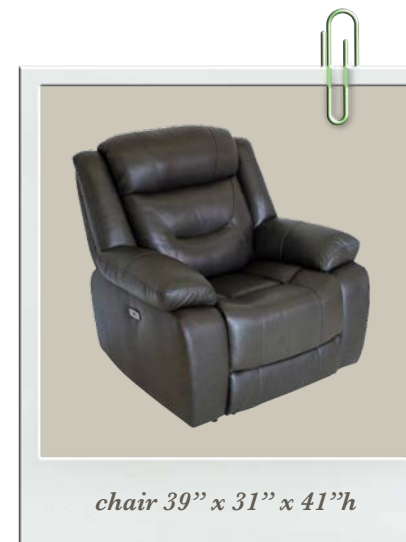

chair 39" x 31" x 41"h