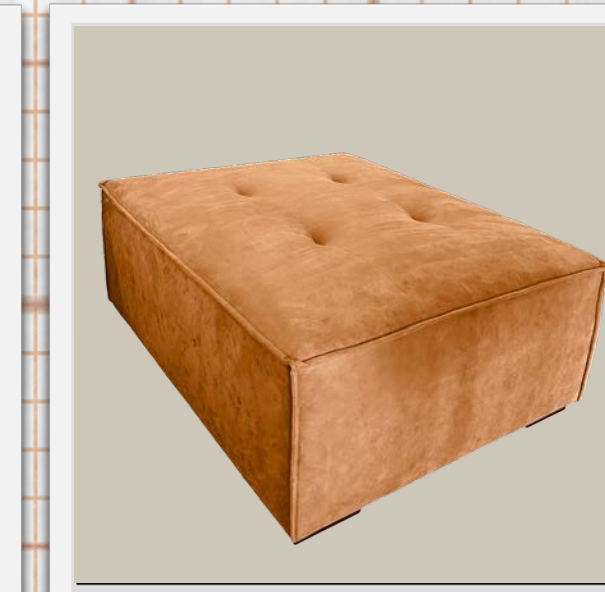

## Over 30 variations in size, color, fabric, and function starting at **\$96** (fob)

*bella tan storage ottoman 44" x 26" x 15"h*

*concord white storage ottoman 40" x 28" x 18"h*

*harper petite white ottoman 35" x 35" x 17"h*

*hampshire ubl linen ottoman 39" x 39" x 20"h*

*logan brown microsuede ottoman 38" x 31" x 15"h*

*summit navy ottoman 34" x 34" x 16"h*

*boise beige sm storage ottoman 28" x 22" x 18"h*

*boise grey oversized ottoman 52" x 52" x 19"h*